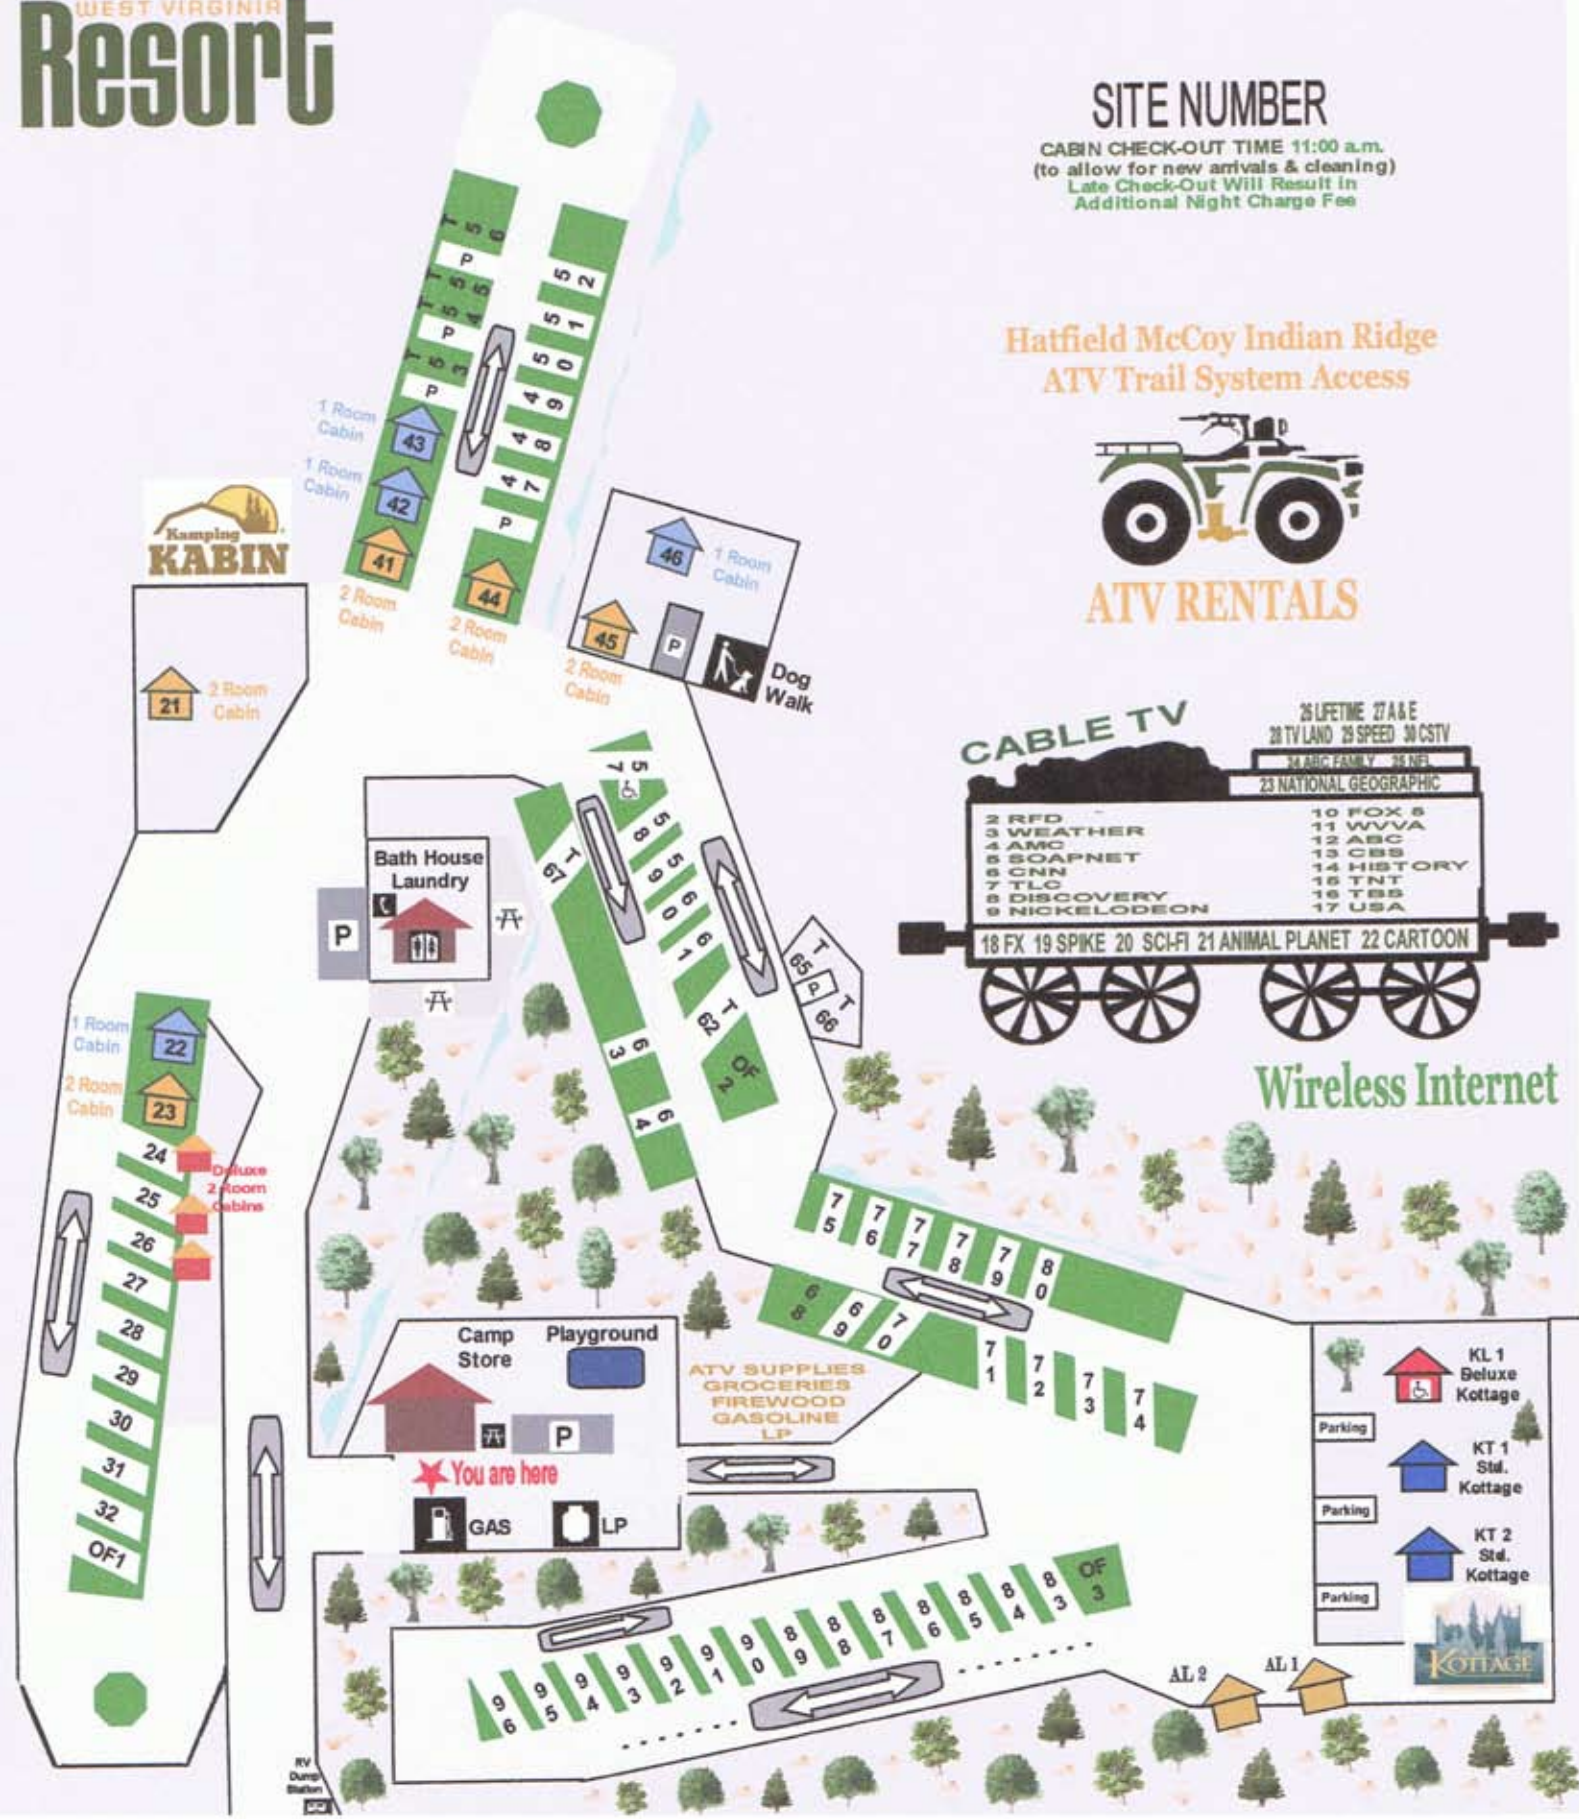

SITE NUMBER

CABIN CHECK-OUT TIME 11:00 a.m.
(to allow for new arrivals & cleaning)
Late Check-Out Will Result In
Additional Night Charge Fee

Hatfield McCoy Indian Ridge
ATV Trail System Access

ATV RENTALS

CABLE TV

26 LIFETIME 27 A & E
28 TV LAND 29 SPEED 30 CSTV

34 MUSIC FAMILY 35 NFL
23 NATIONAL GEOGRAPHIC

2 RFD	10 FOX 8
3 WEATHER	11 WVVA
4 AMC	12 ABC
5 SOAPNET	13 CBS
6 CNN	14 HISTORY
7 TLC	15 TNT
8 DISCOVERY	16 TBS
9 NICKELODEON	17 USA

18 FX 19 SPIKE 20 SCI-FI 21 ANIMAL PLANET 22 CARTOON

Wireless Internet

KL 1 Deluxe Kottage

KT 1 Std. Kottage

KT 2 Std. Kottage

RV Dump Station

AL 2 AL 1